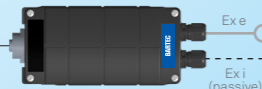

Zone 1 (IS)

Hand-held scanner
BCS3608^{EX-IS}
17-A1S4-1HP0

Connecting cable

Supply module Ex i
for BCS3608^{EX-IS}
17-A1Z0-0025

Universal supply module
for BCS3608^{EX-IS}
17-A1Z0-0018

Corded

Bluetooth

Hand-held scanner
BCS3678^{EX-IS}
17-A1S4-2HP1

Zone 1 / Division 1 (IS)

SMART USB Device
Bluetooth
17-71VZ-A020/0000

Universal supply module
for BCS3678^{EX-IS}
17-A1Z0-0019

Supply module Ex i
for BCS3678^{EX-IS}
17-A1Z0-0028

Bluetooth-enabled device, e.g.
Agile X IS